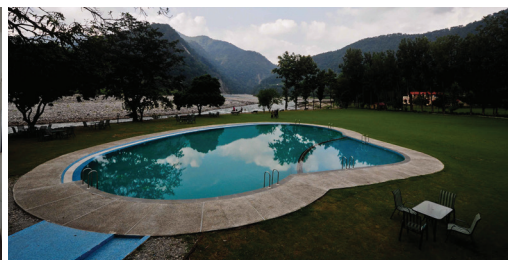

FOOD AND BEVERAGE

Panorama Restaurant - The in-house restaurant serves an array of Indian, Mughlai, Continental, and Chinese cuisines and a wide selection of beverages.